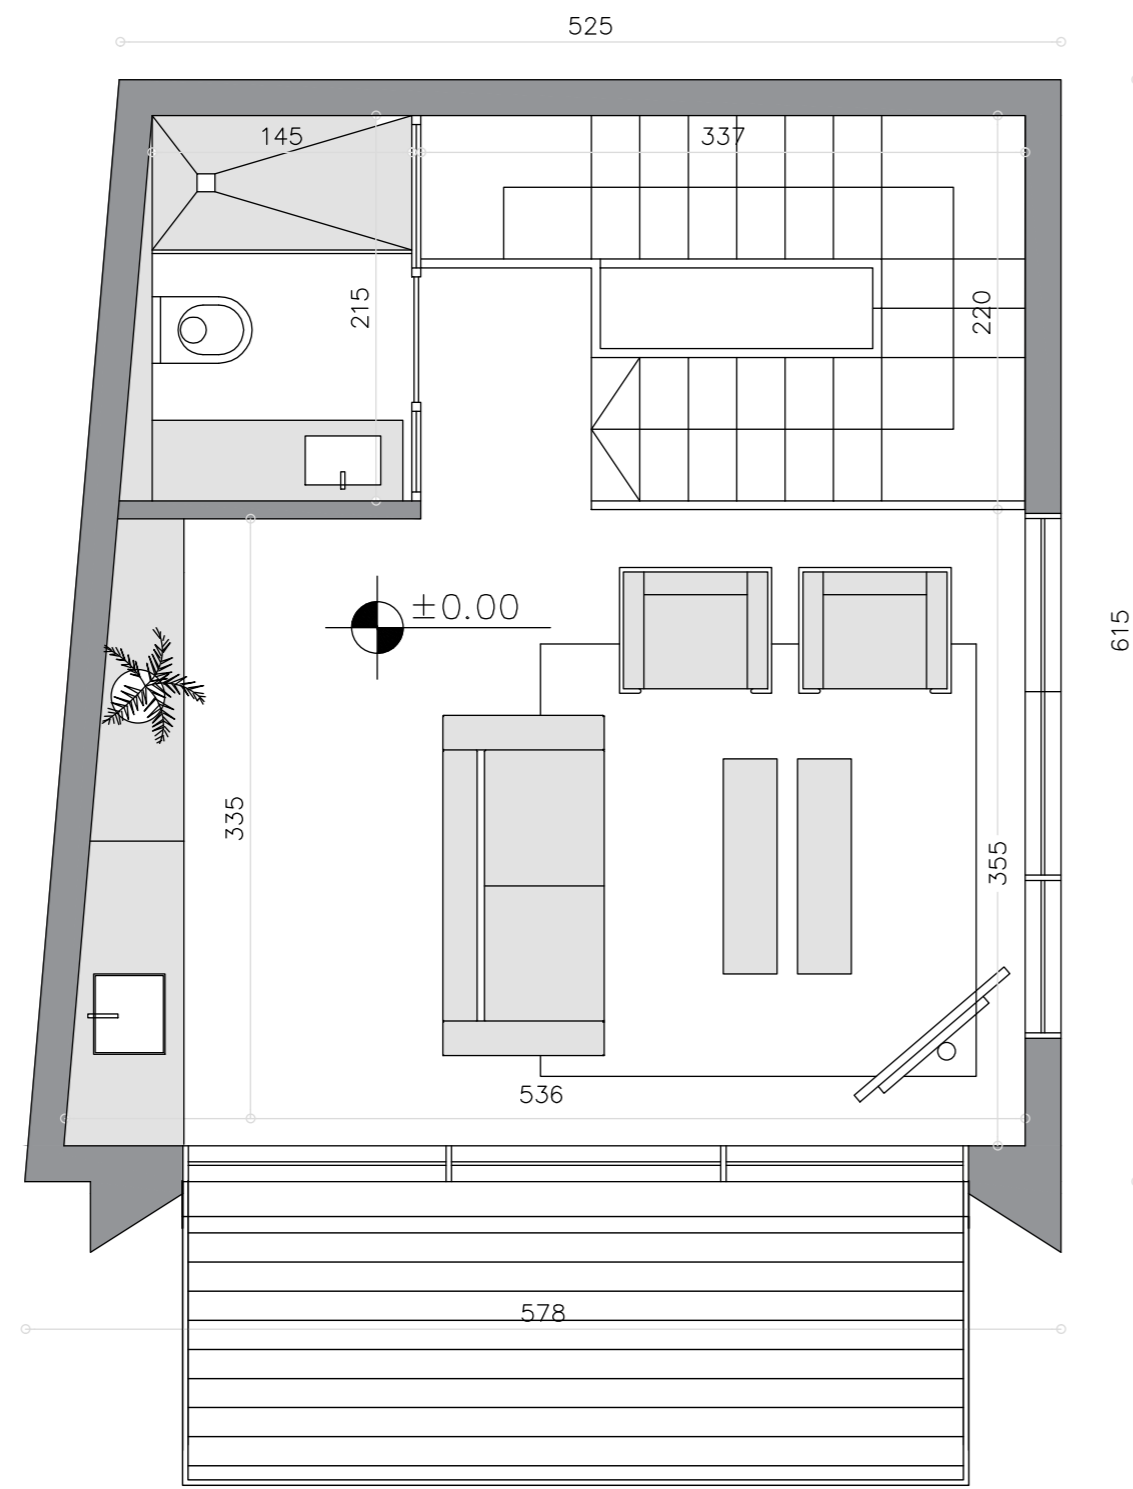

# Two studio apartment

Top studio apt. – 33.9 sqm

Bottom studio apt. – 33.9 sqm

**Top studio apt.**

**Bottom studio apt.**

## Two bedroom villa

Top floor – 27.8 sqm

Bottom floor – 33.9 sqm

---

total – 61.7 sqm

**Top floor**

**Bottom floor**