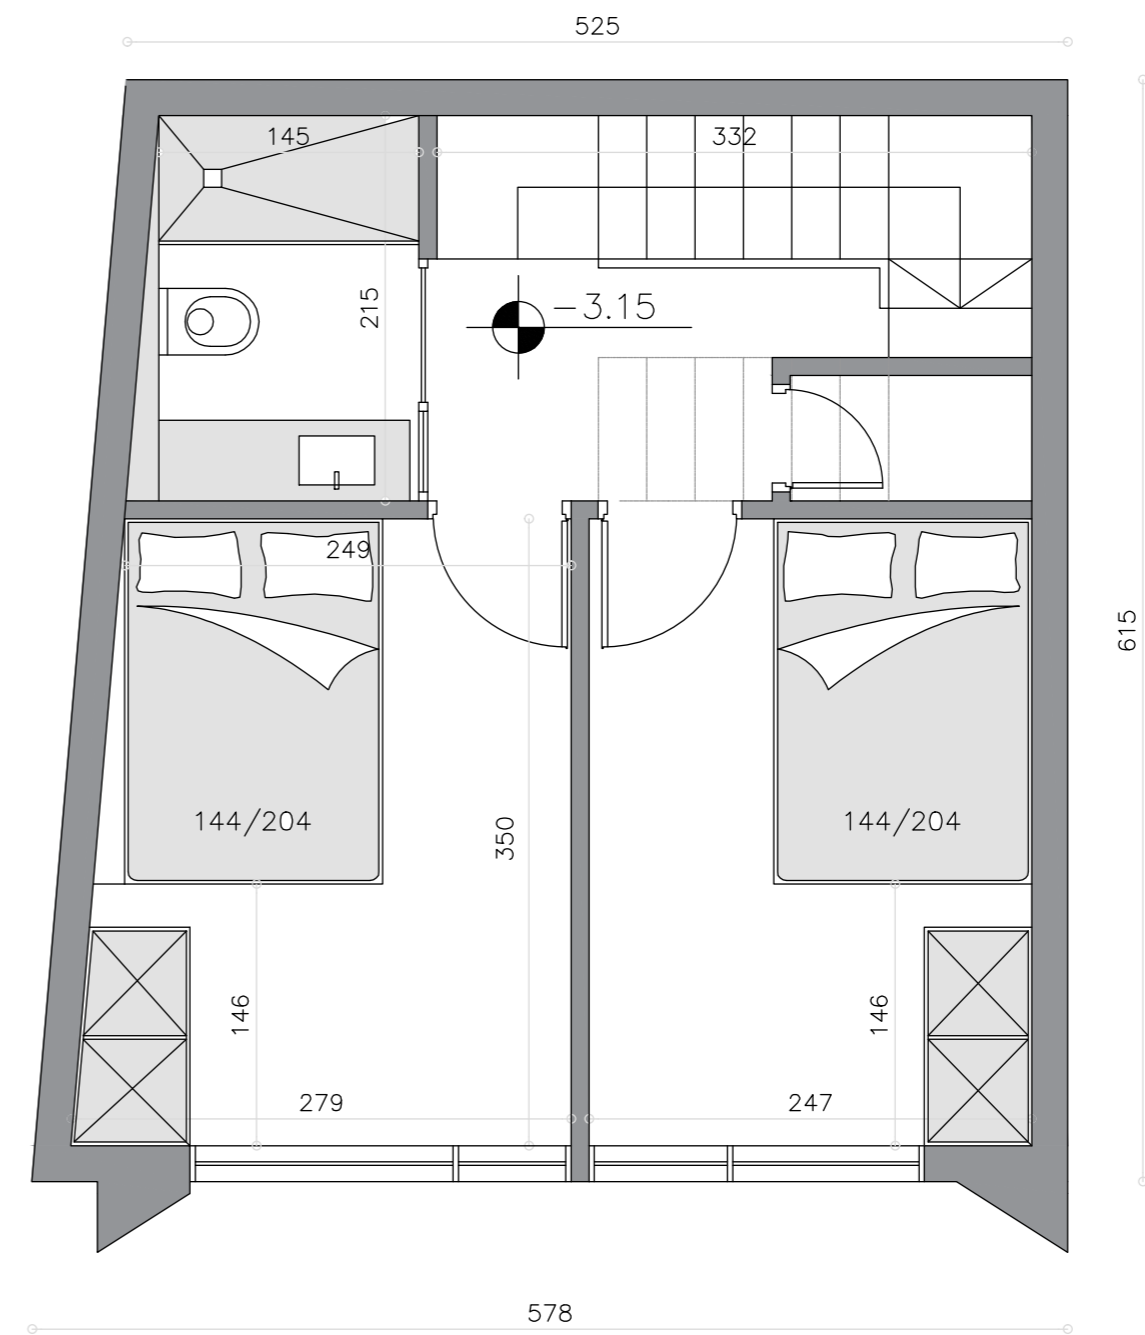

# Two studio apartment

Top studio apt. – 33.9 sqm

Bottom studio apt. – 33.9 sqm

**Top studio apt.**

**Bottom studio apt.**

## Two bedroom villa

Top floor – 27.8 sqm

Bottom floor – 33.9 sqm

---

total – 61.7 sqm

**Top floor**

**Bottom floor**