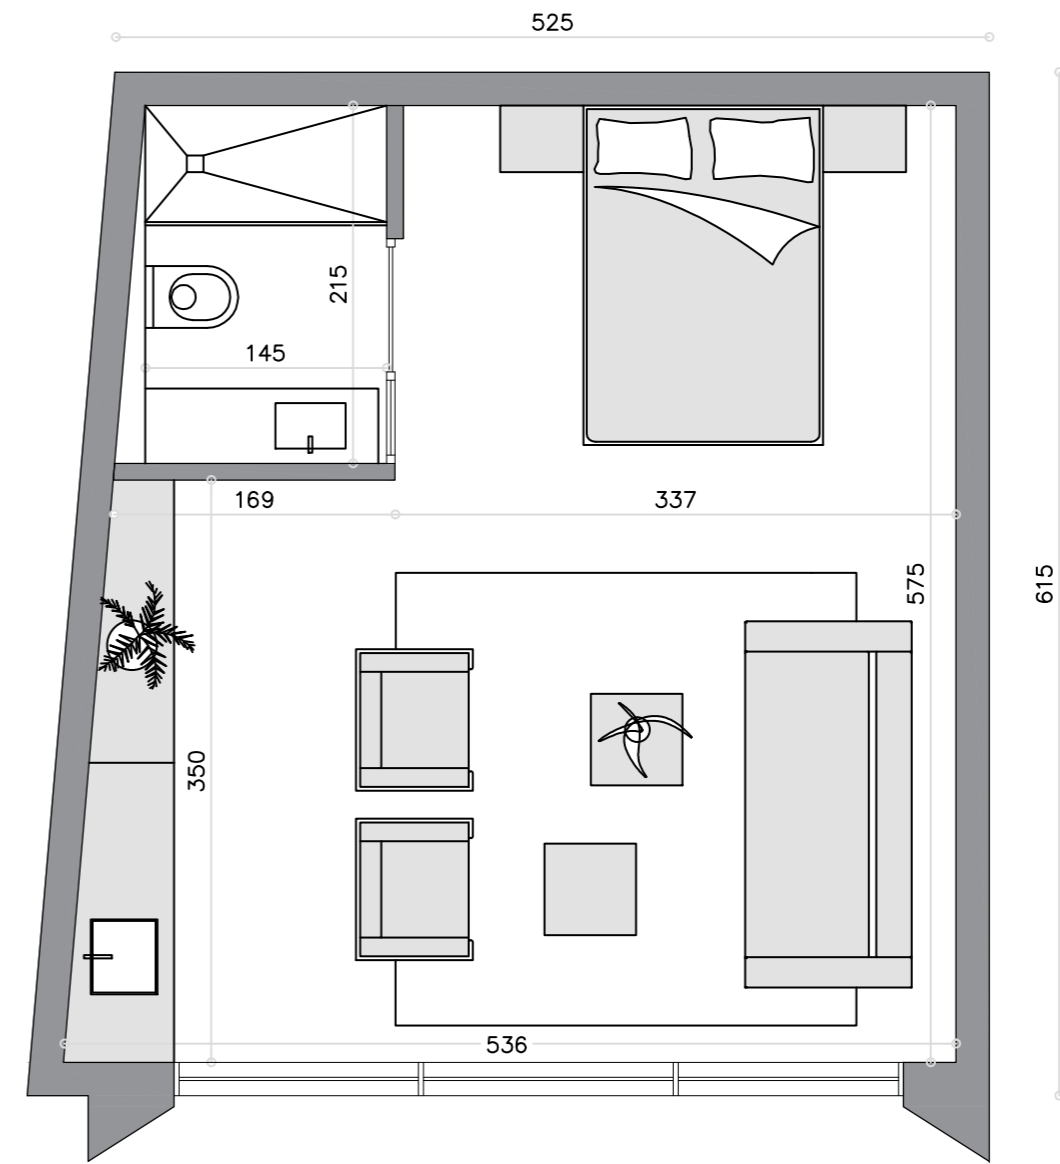

# Two studio apartment

Top studio apt. – 33.9 sqm

Bottom studio apt. – 33.9 sqm

**Top studio apt.**

**Bottom studio apt.**

## Two bedroom villa

Top floor – 27.8 sqm

Bottom floor – 33.9 sqm

---

total – 61.7 sqm

**Top floor**

**Bottom floor**