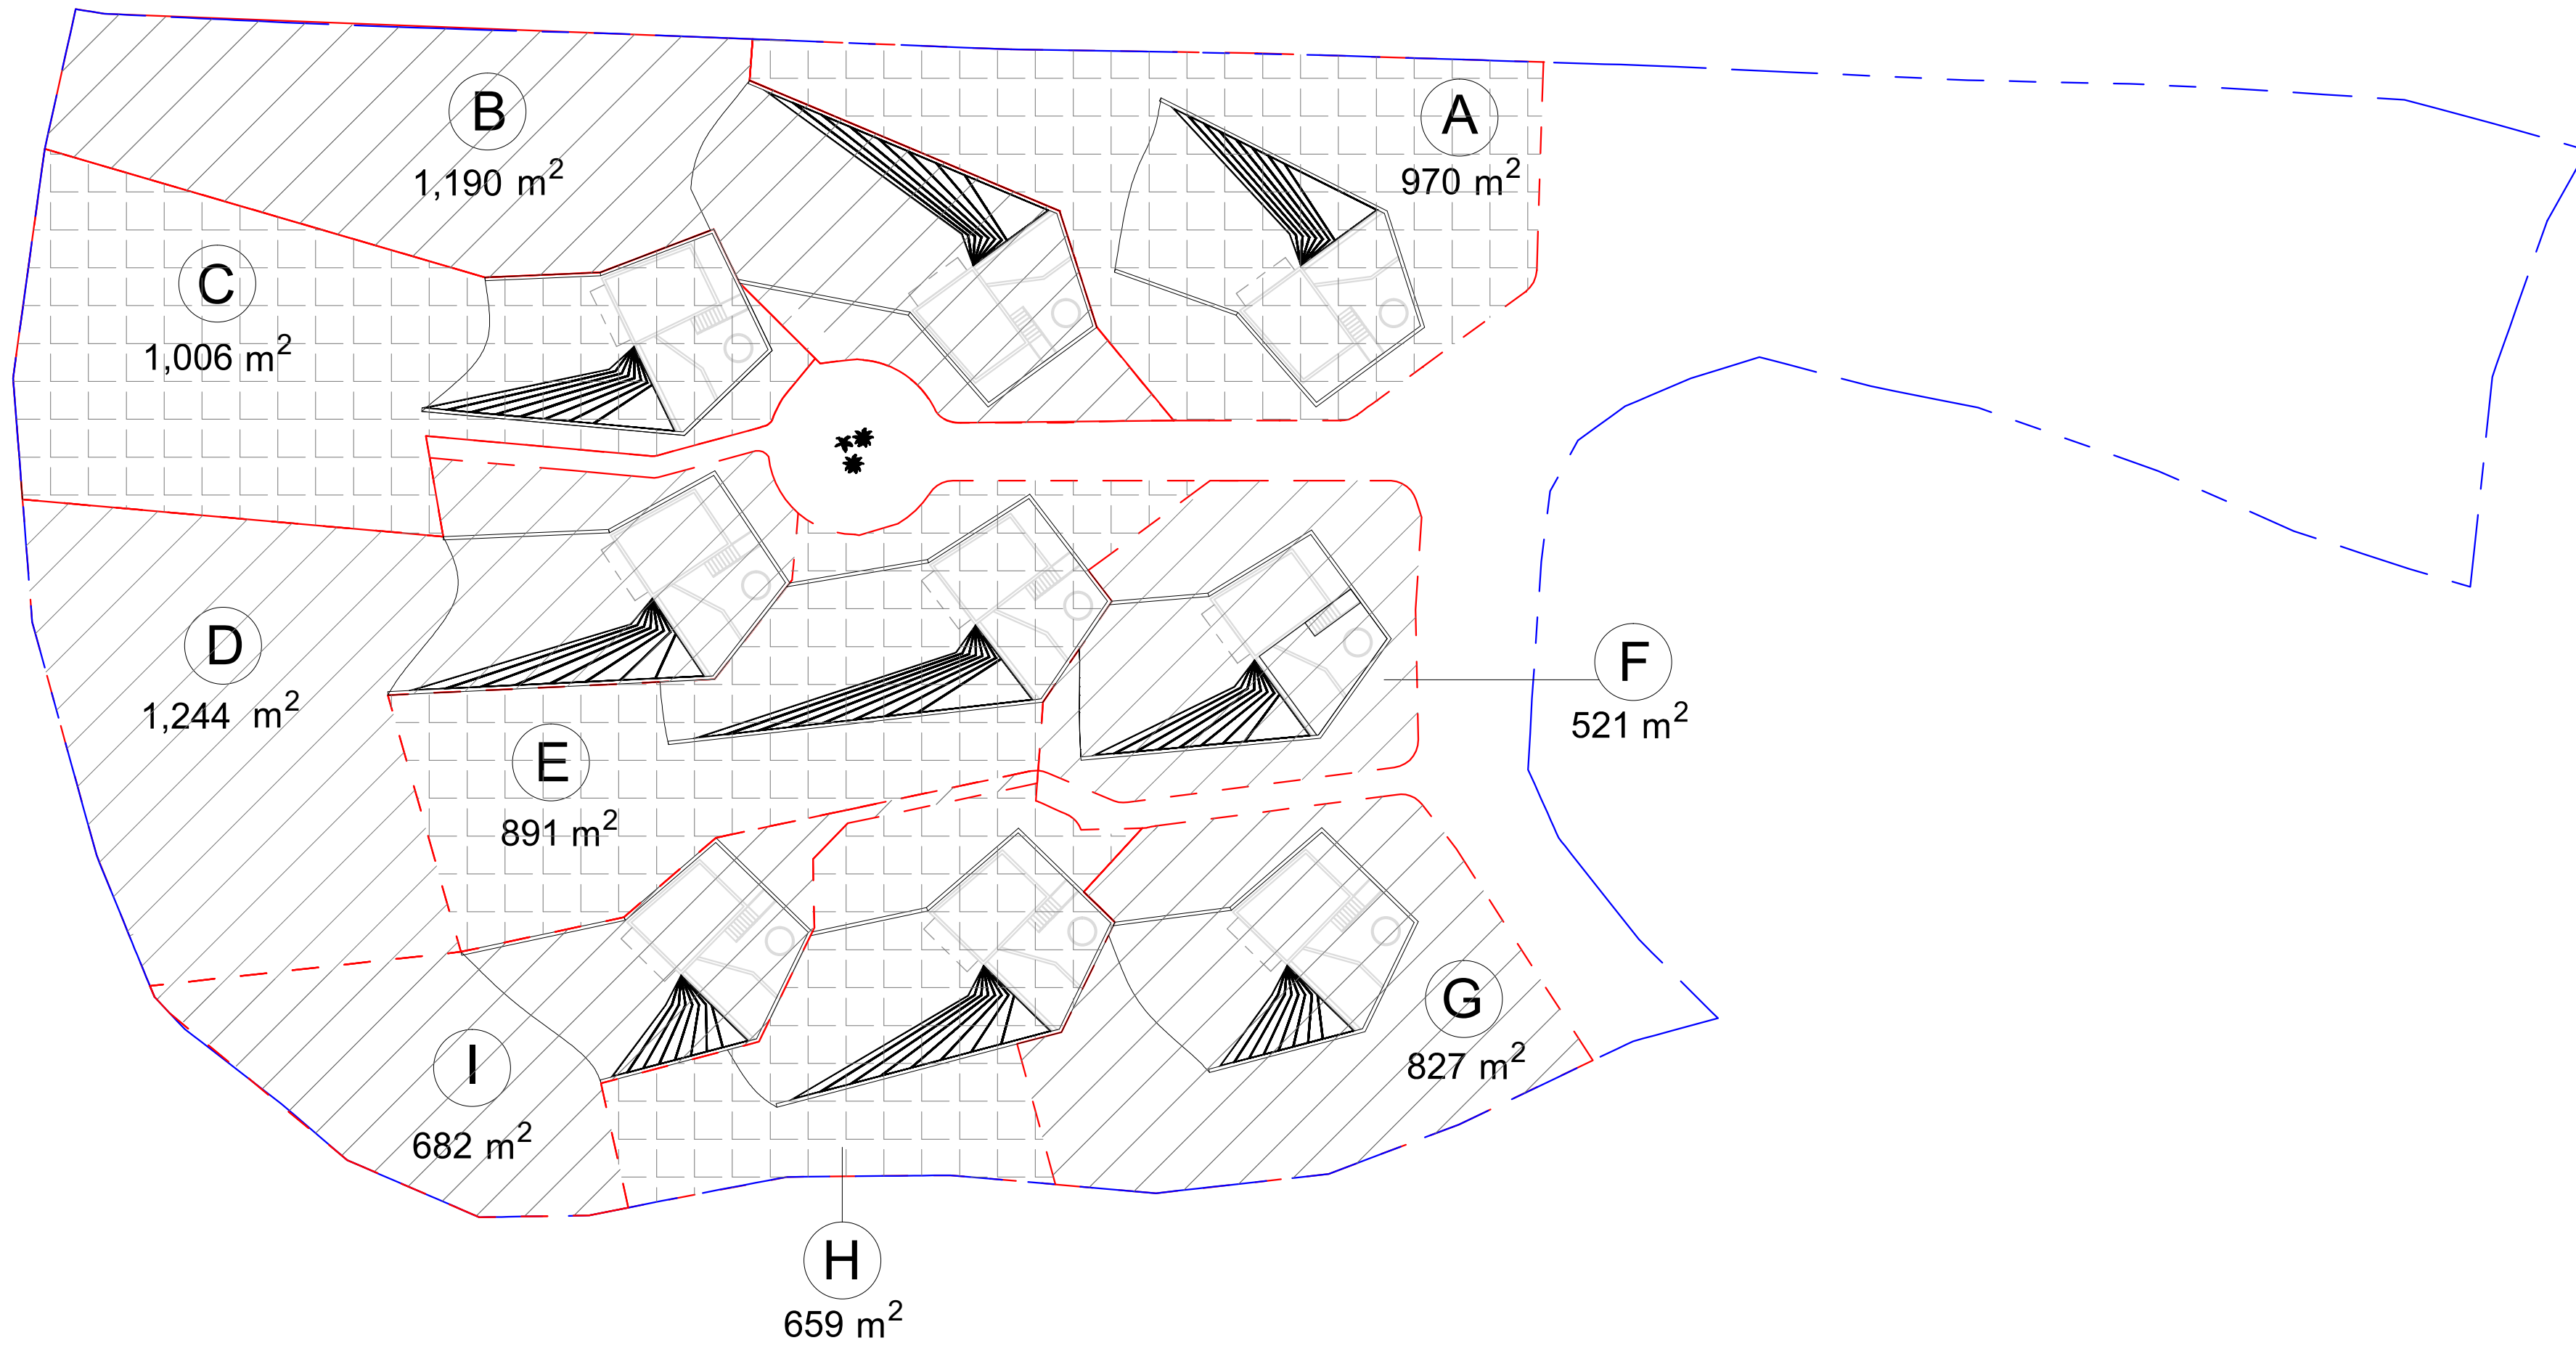

Meter per unit.